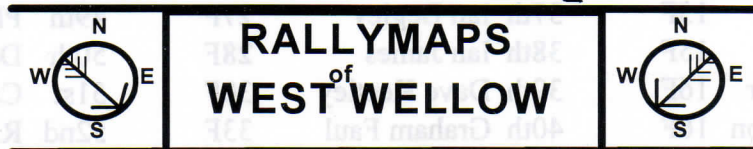

1st Championship Event Don Clarke - 6F

£40.00

2nd Championship Event Mitch Fielding - 6F

£25.00

3rd Championship Event Keith Endersbee - 7F

£15.00

1st Main Event Alan Croucher - 7F

The Cultivator Trophy, an Engraved Award, a RallyMaps of West Wellow voucher and £30.

2nd Main Event Alan Collyer - 10F

An Engraved Award, an Award from M&L and a voucher from RallyMaps of West Wellow

3rd Main Event Peter Donovan - 10F

An Engraved Award and an Award from M&L

1st Beginner Brian Johnson - 4F

An Engraved Award, £10.00 and a voucher from RallyMaps of West Wellow.

2nd Beginner John Curry - 7F

An Award from M&L and a voucher from RallyMaps of West Wellow

3rd Beginner Ann Williams - 8F

A £10.00 voucher for goods from RallyMaps of West Wellow

These three places will also receive a free entry in the Main Section next year.