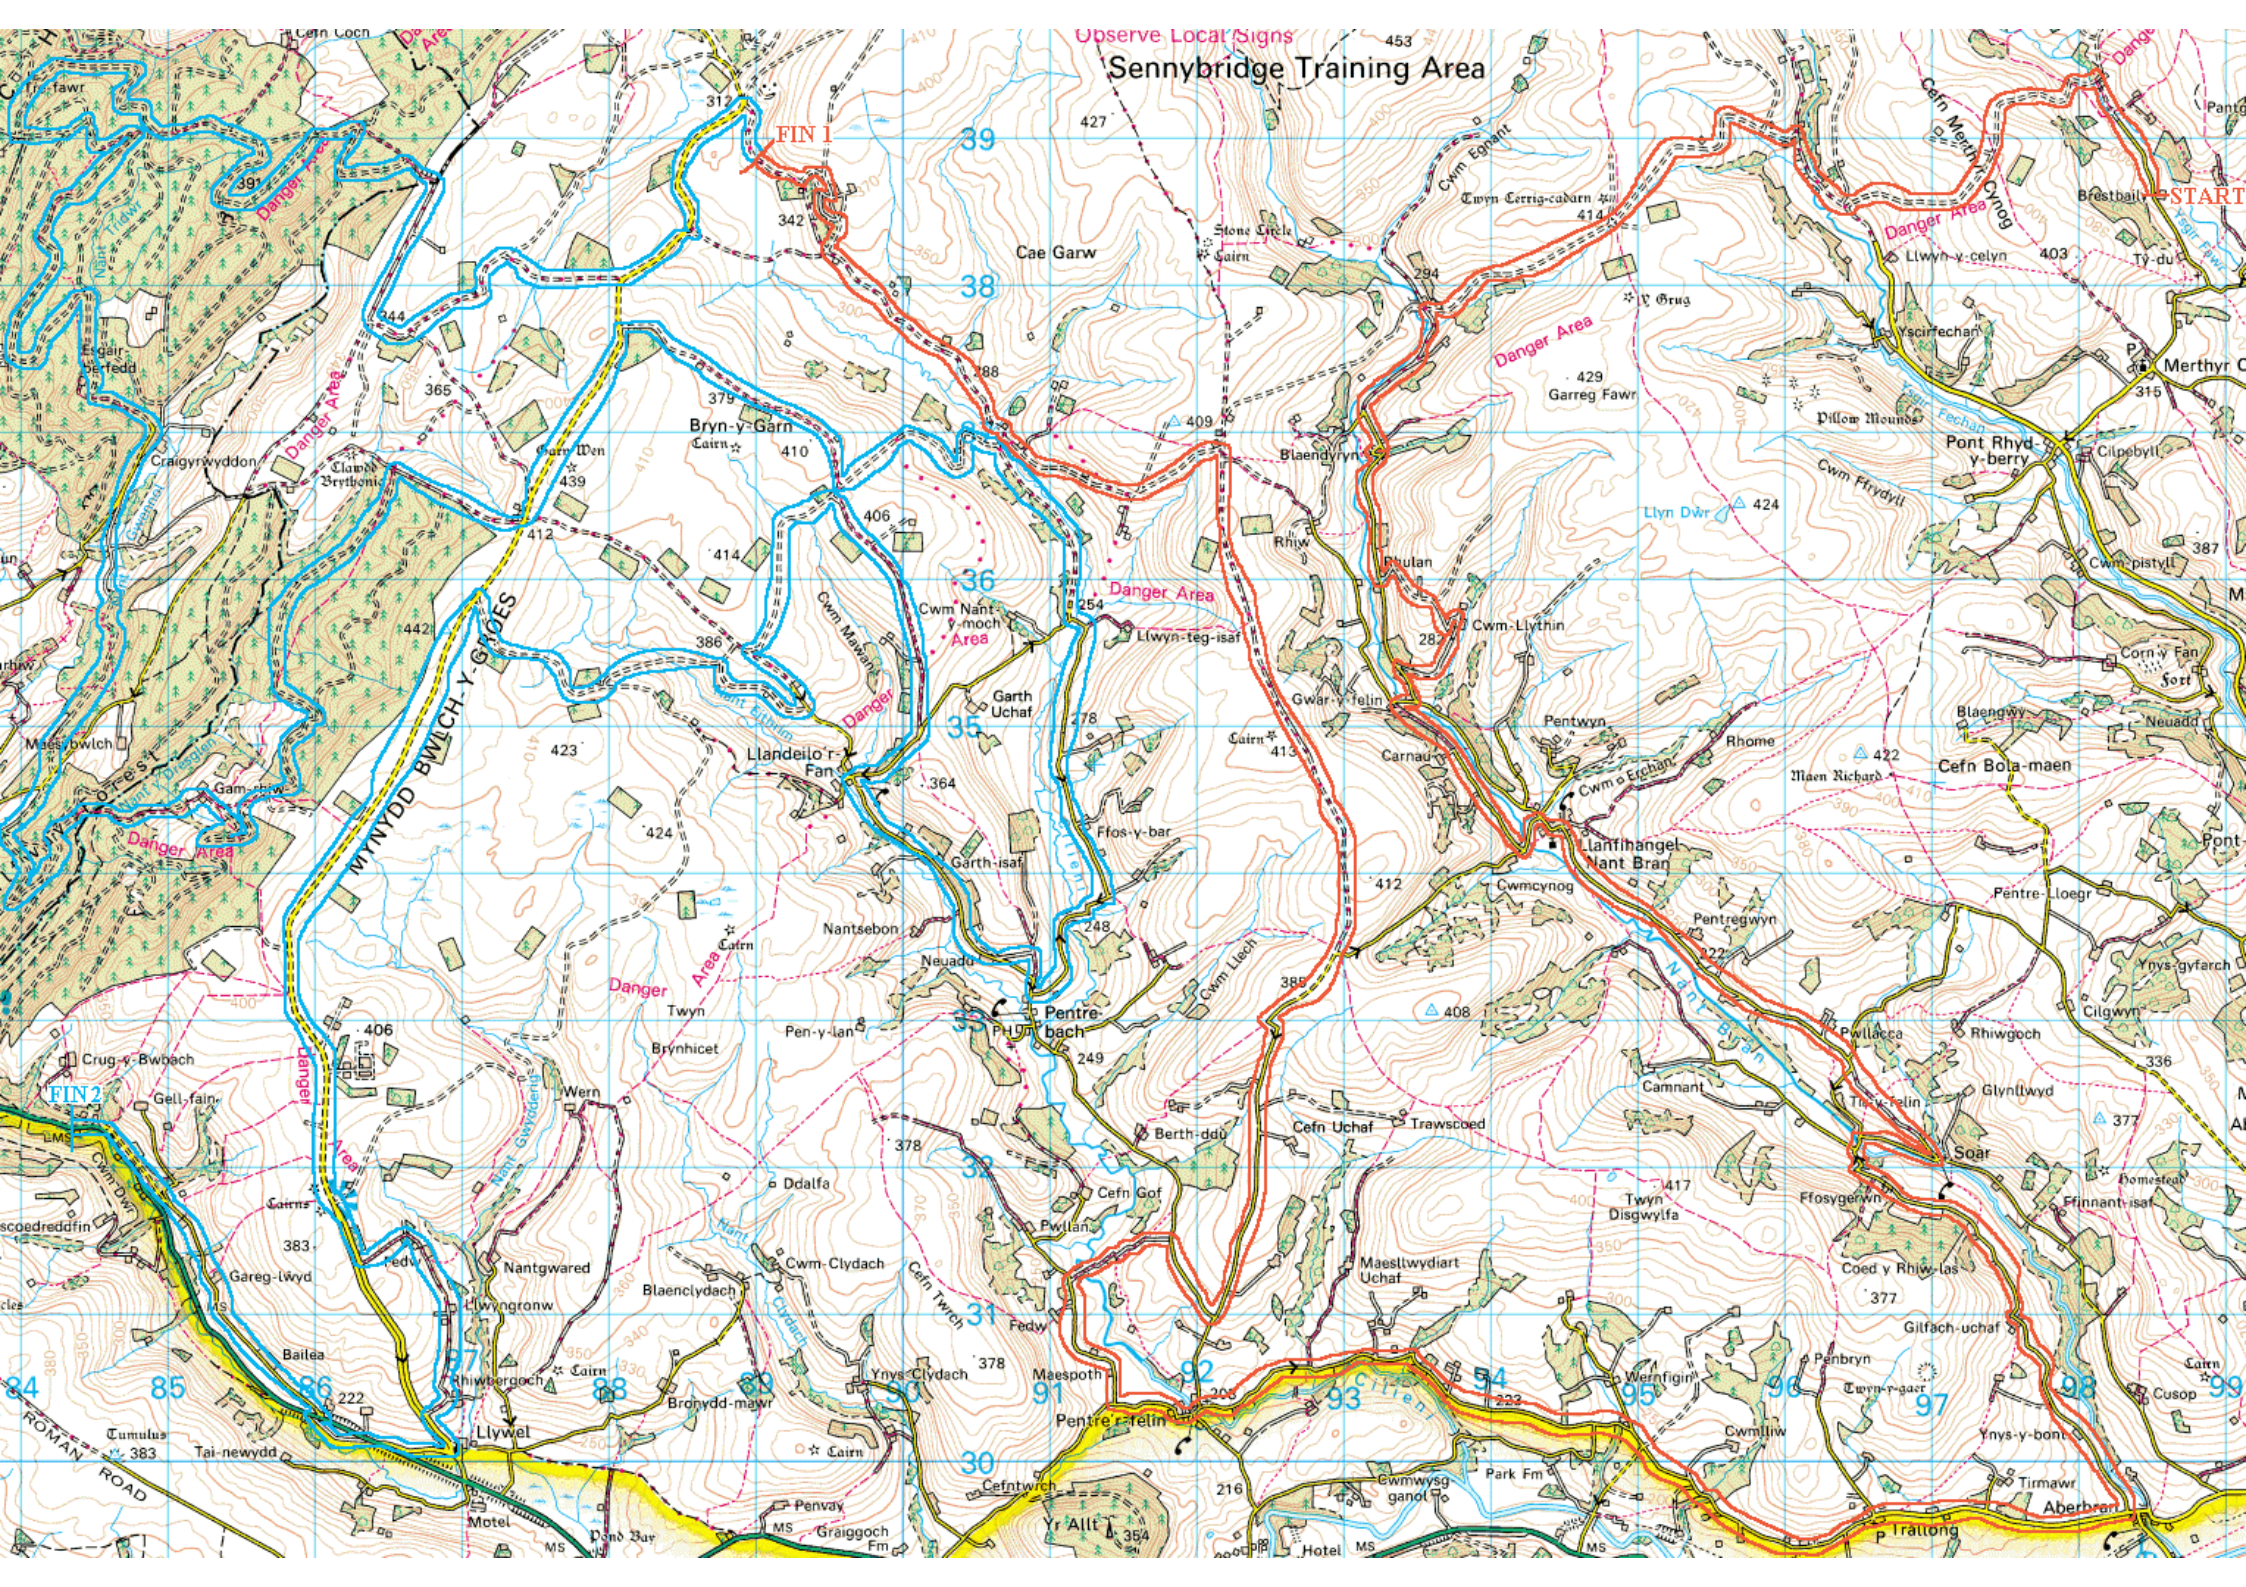

# Observe Local Signs Sennybridge Training Area

FIN 1

FIN 2

RYNIDD BWLCH-Y-GROES

ROMAN ROAD

START