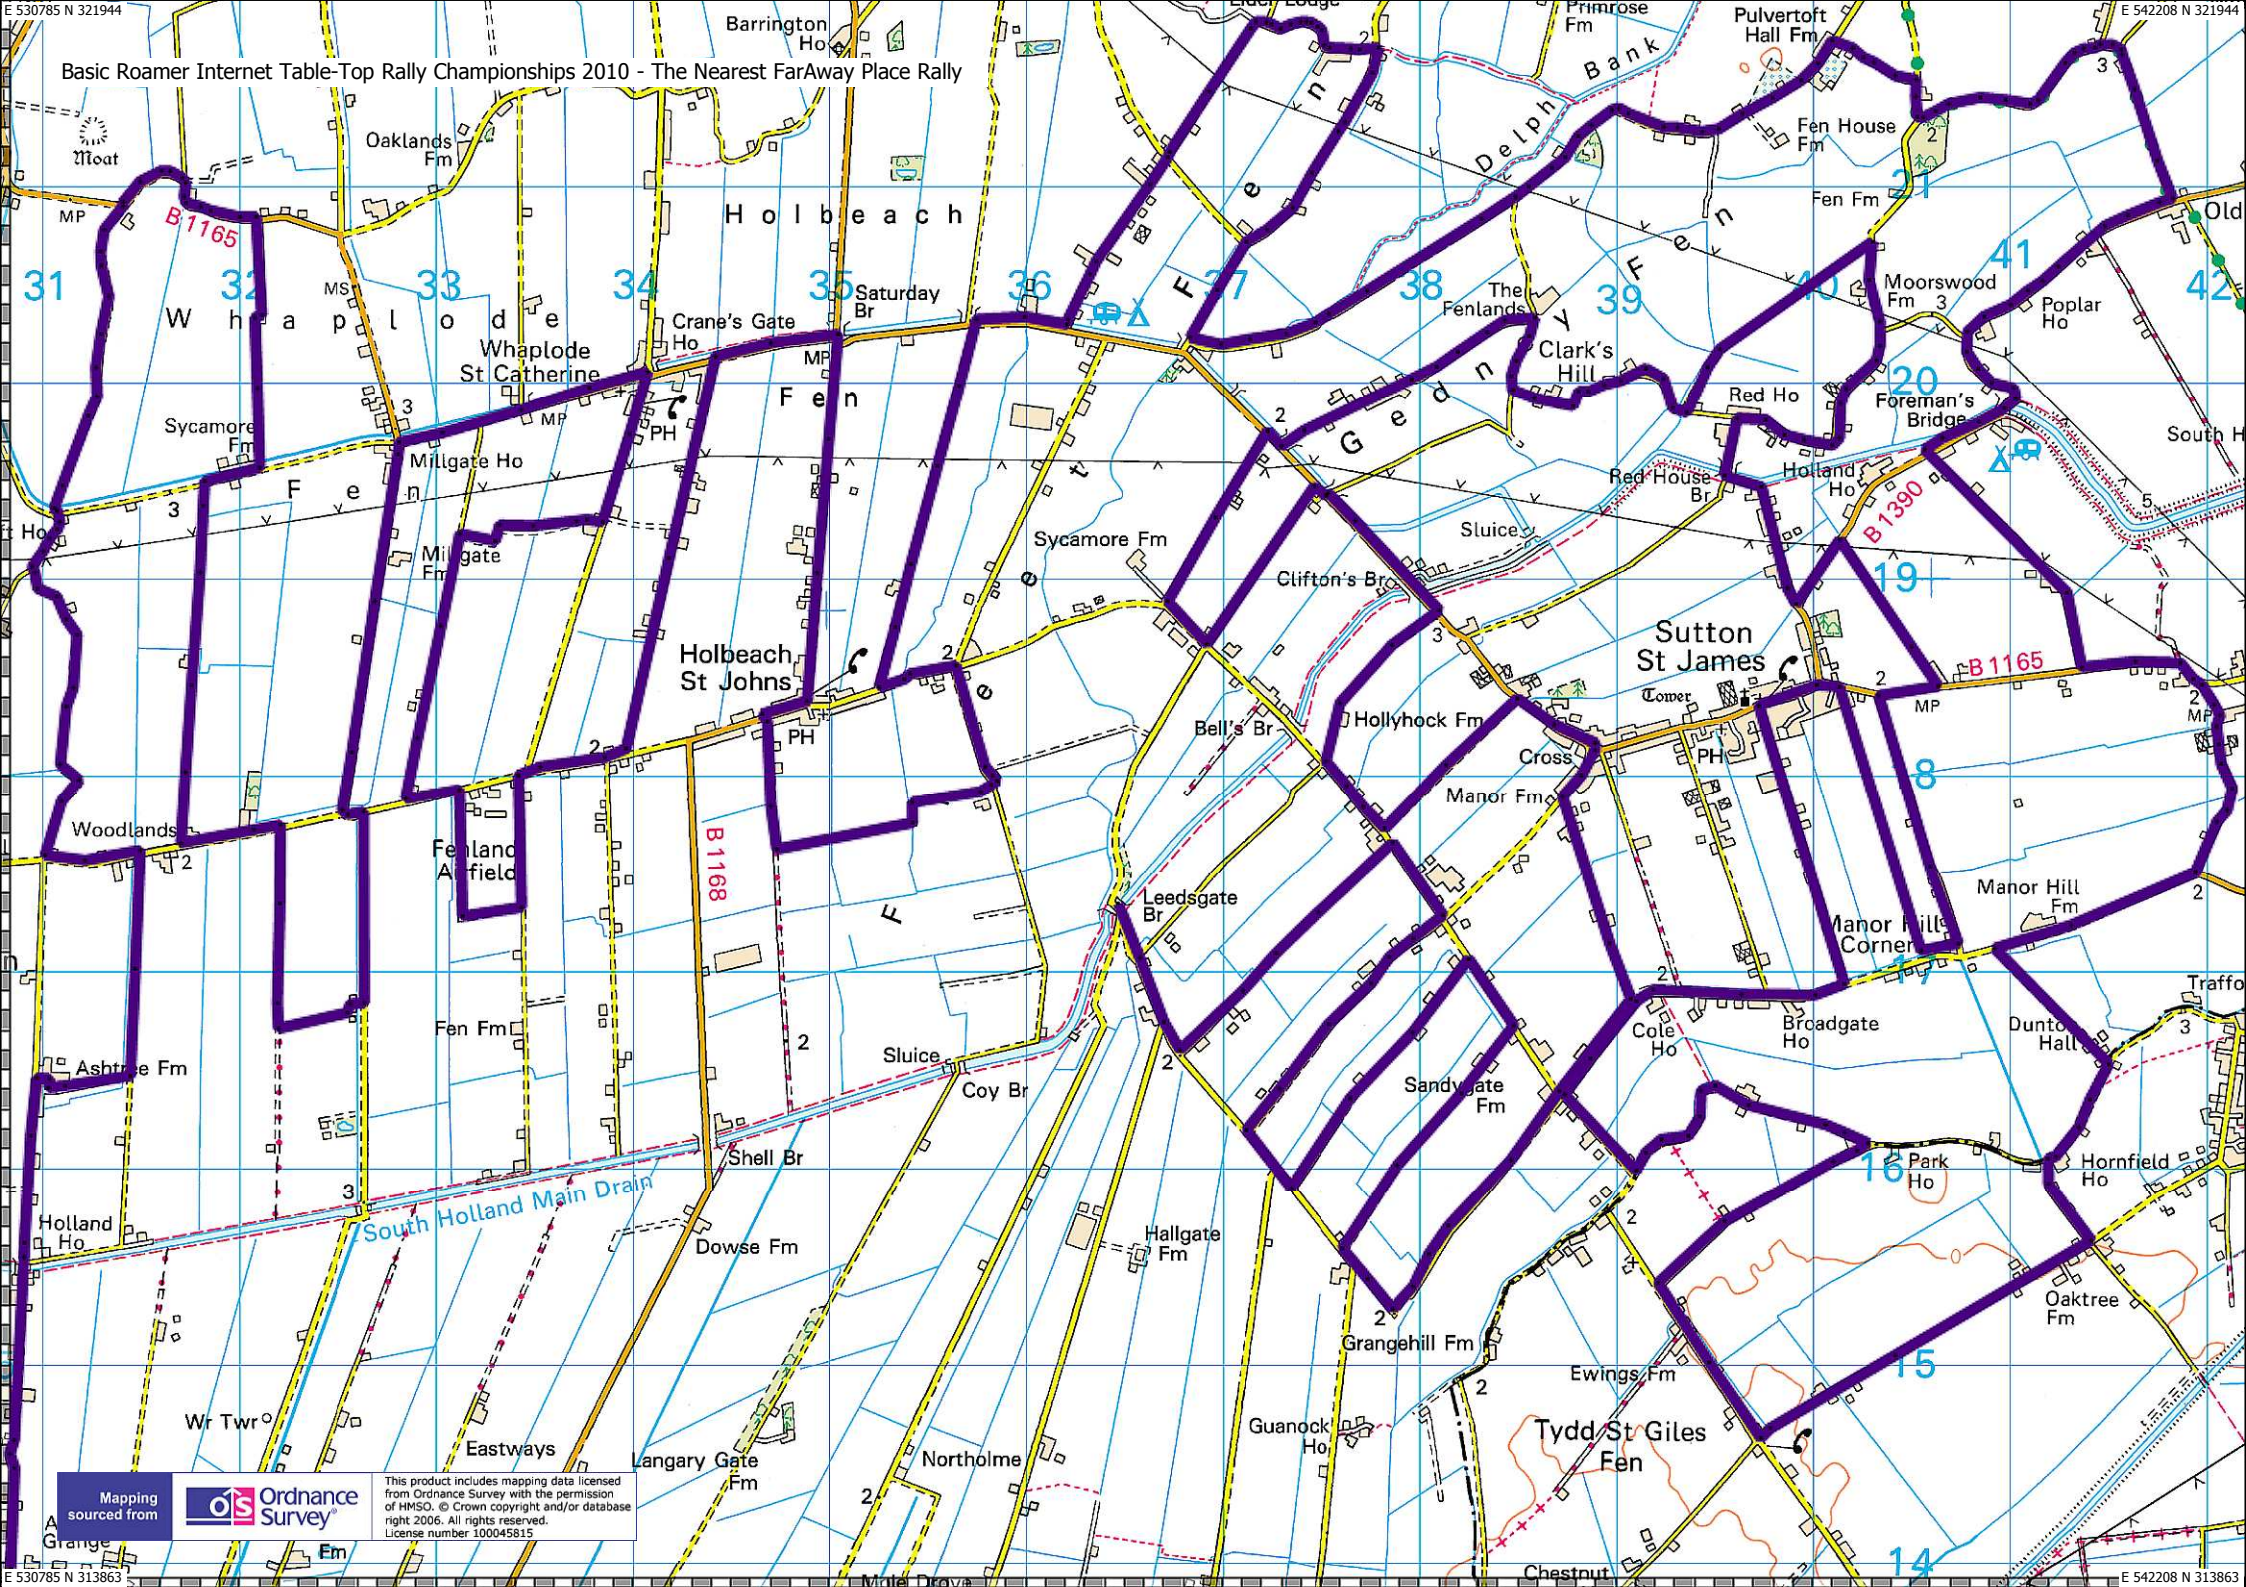

Basic Roamer Internet Table-Top Rally Championships 2010 - The Nearest FarAway Place Rally

Mapping sourced from  Ordnance Survey. This product includes mapping data licensed from Ordnance Survey with the permission of HMSO. © Crown copyright and/or database right 2006. All rights reserved. License number 100045815