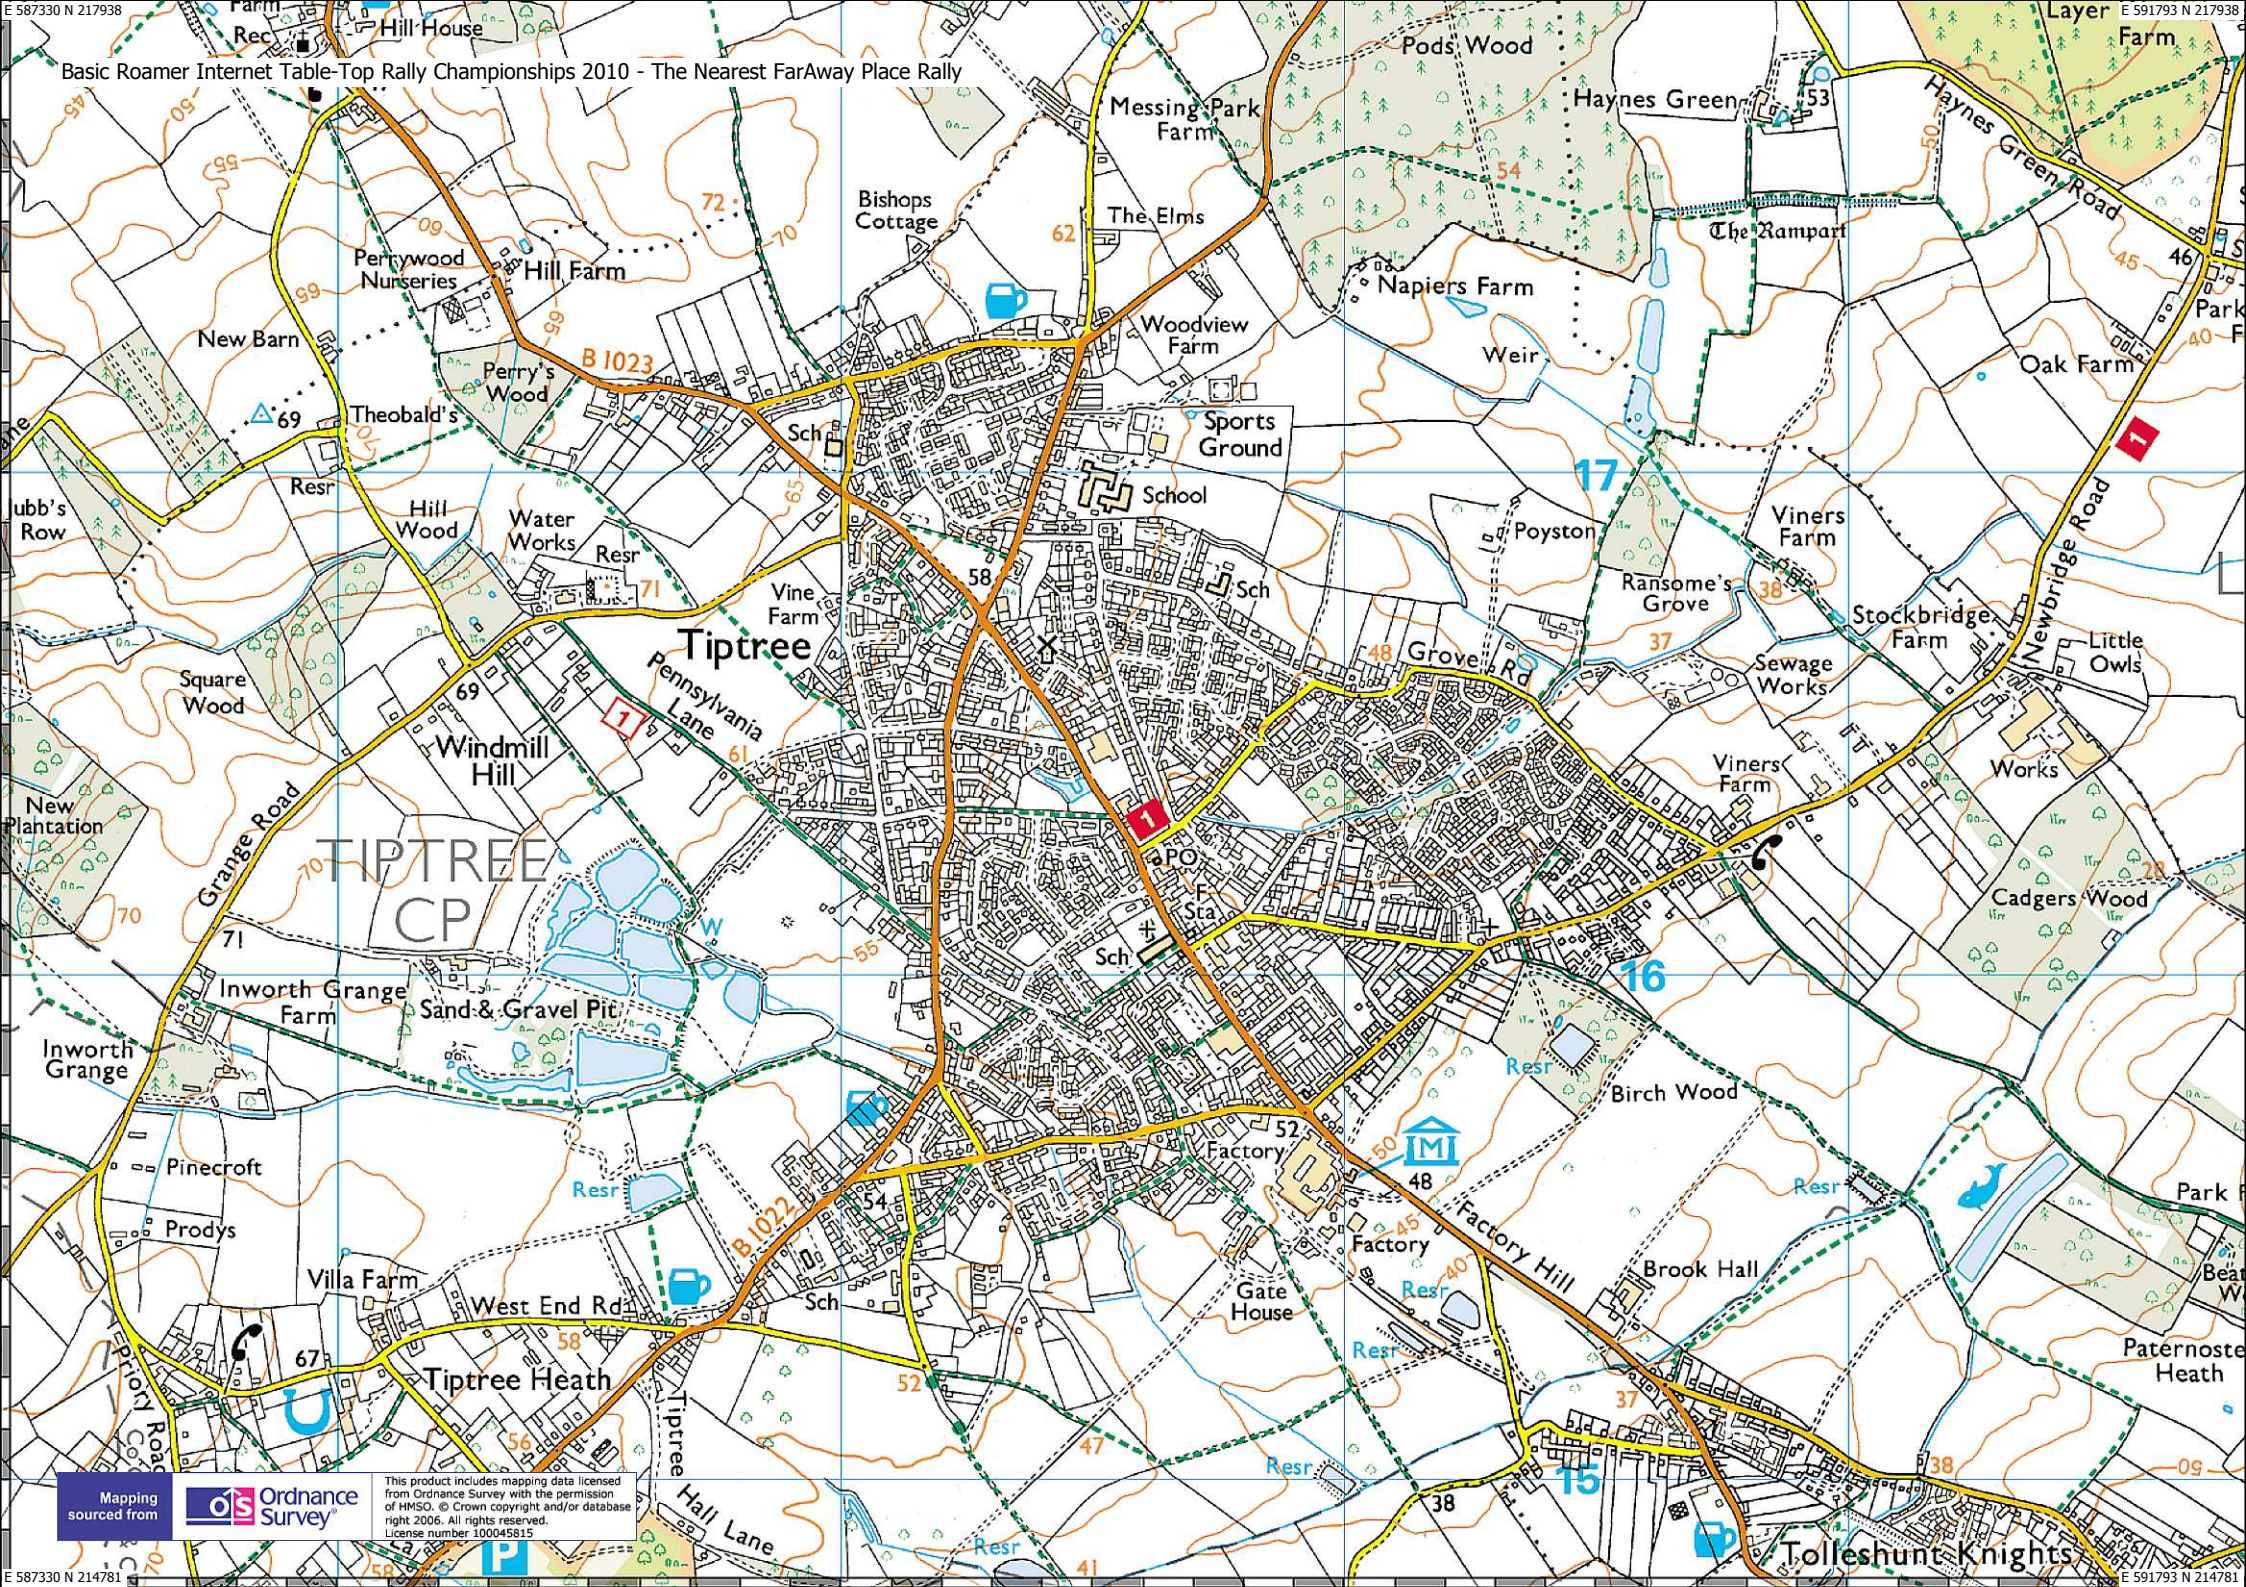

Basic Roamer Internet Table-Top Rally Championships 2010 - The Nearest FarAway Place Rally

Mapping sourced from Ordnance Survey