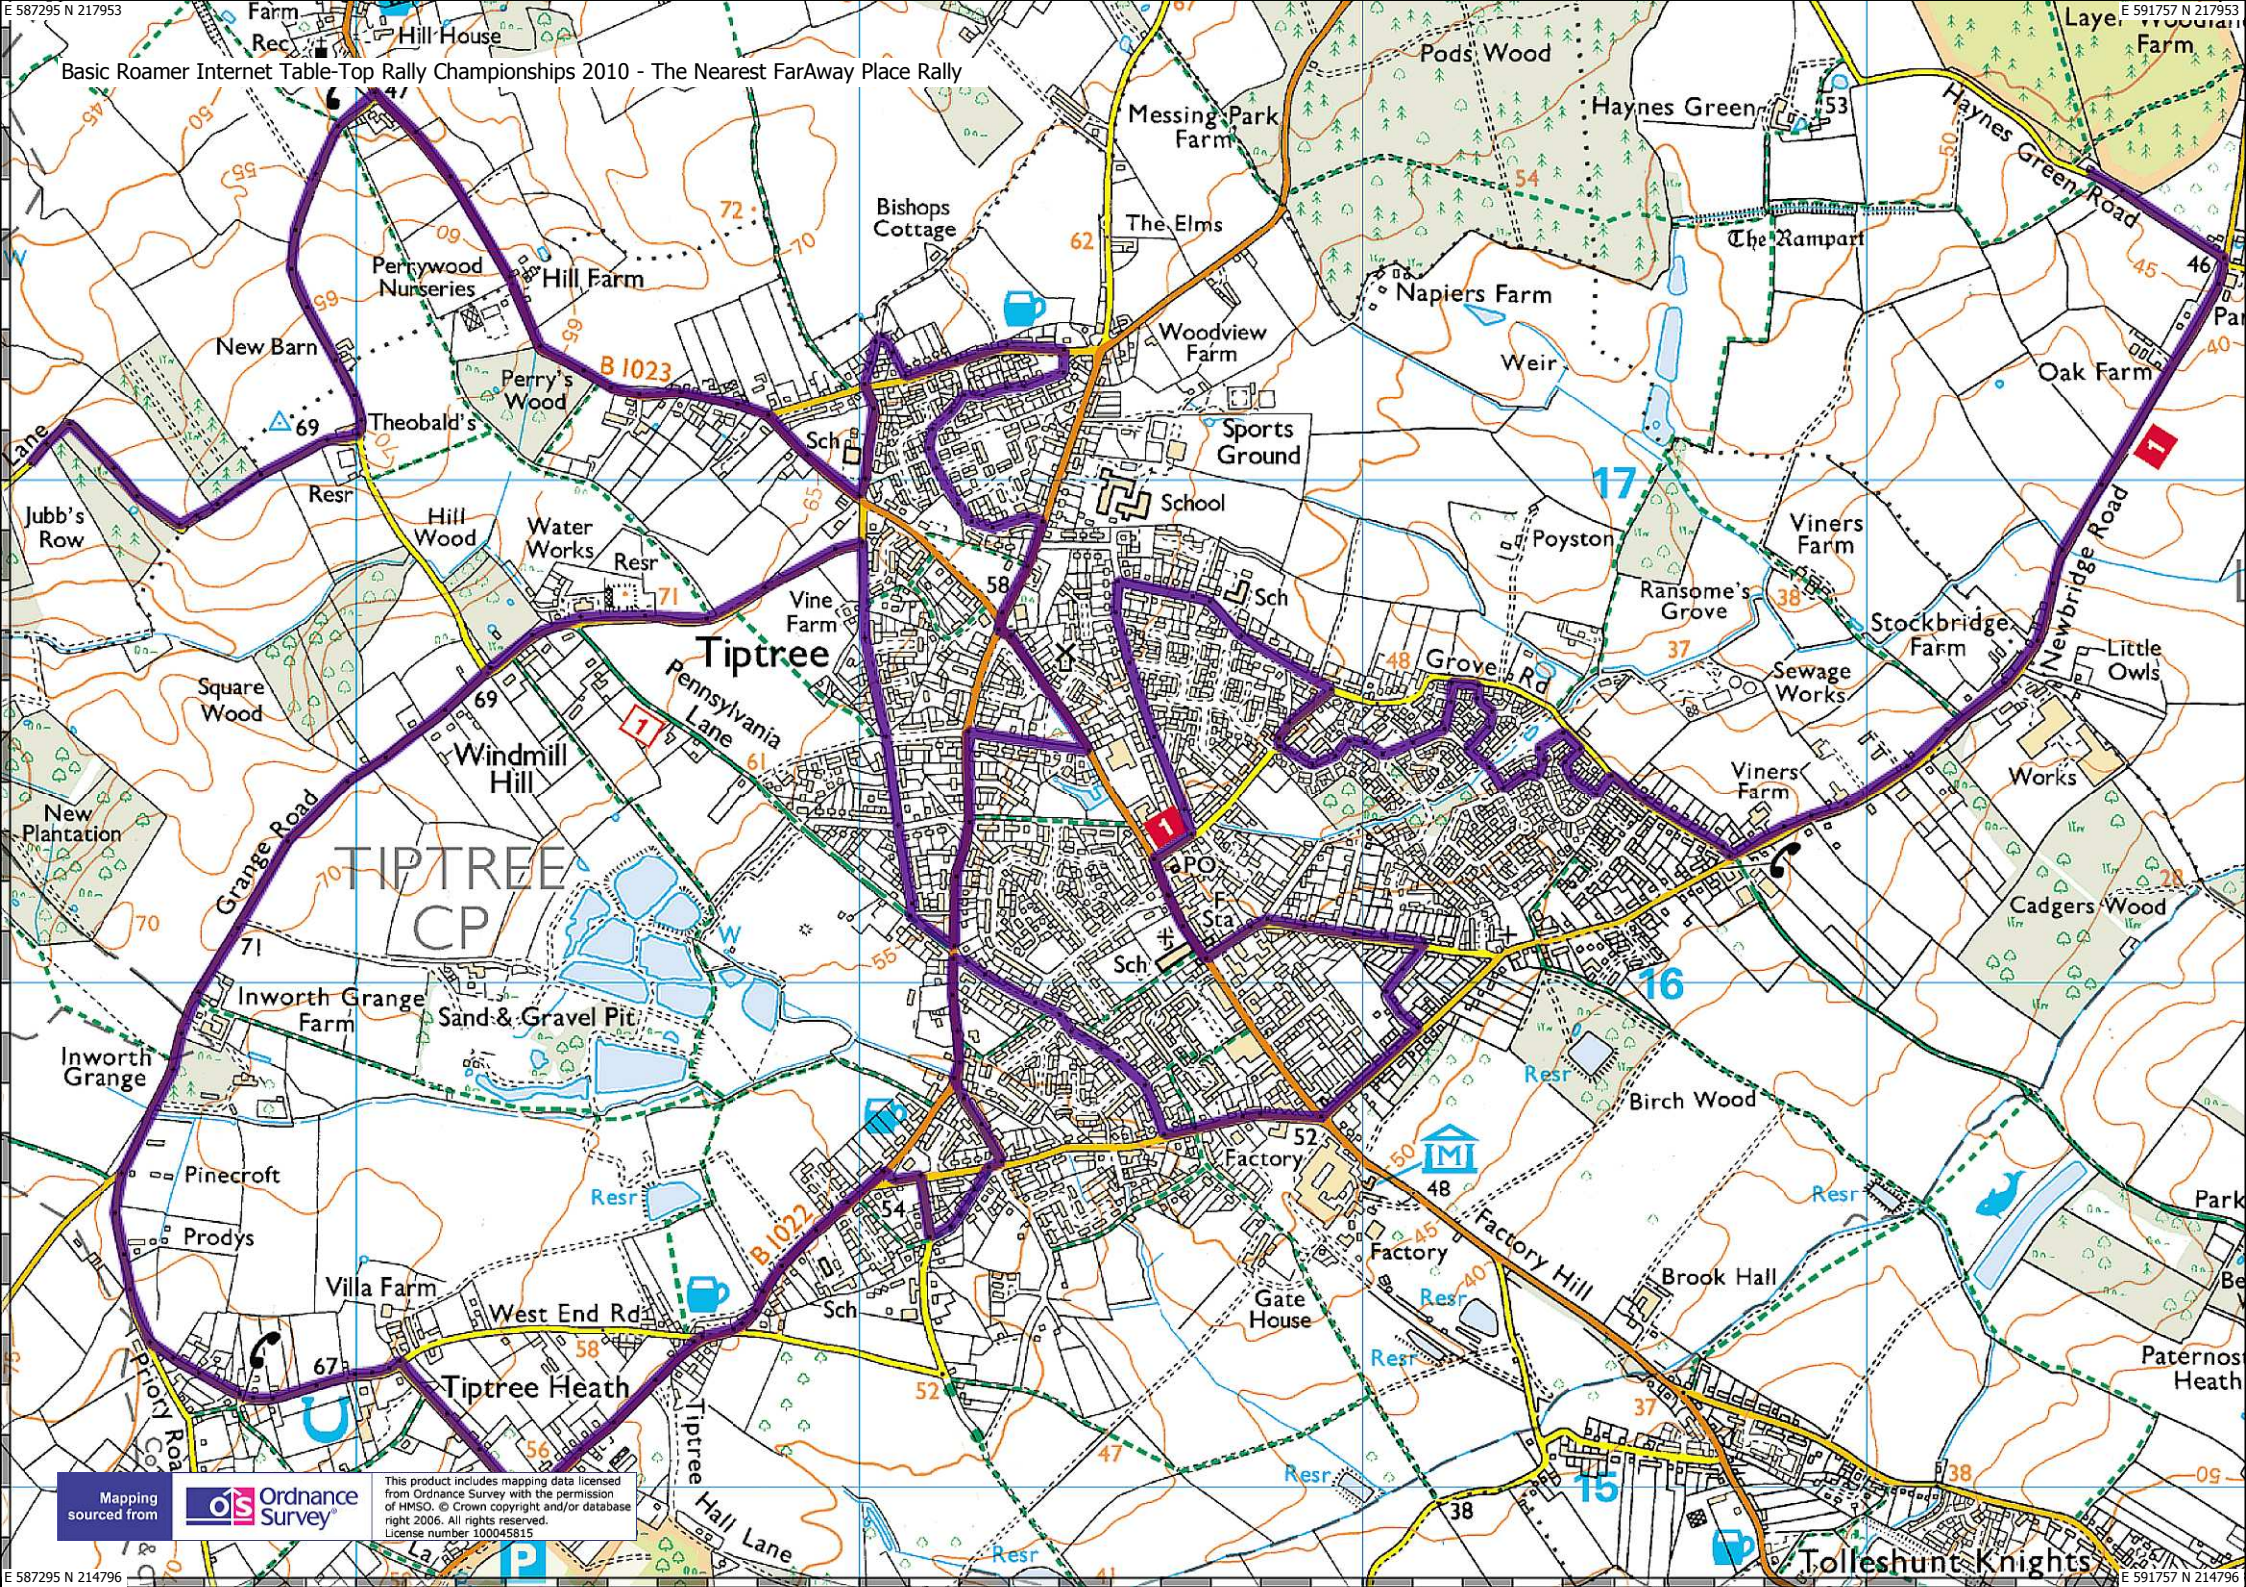

Basic Roamer Internet Table-Top Rally Championships 2010 - The Nearest FarAway Place Rally

Mapping sourced from Ordnance Survey