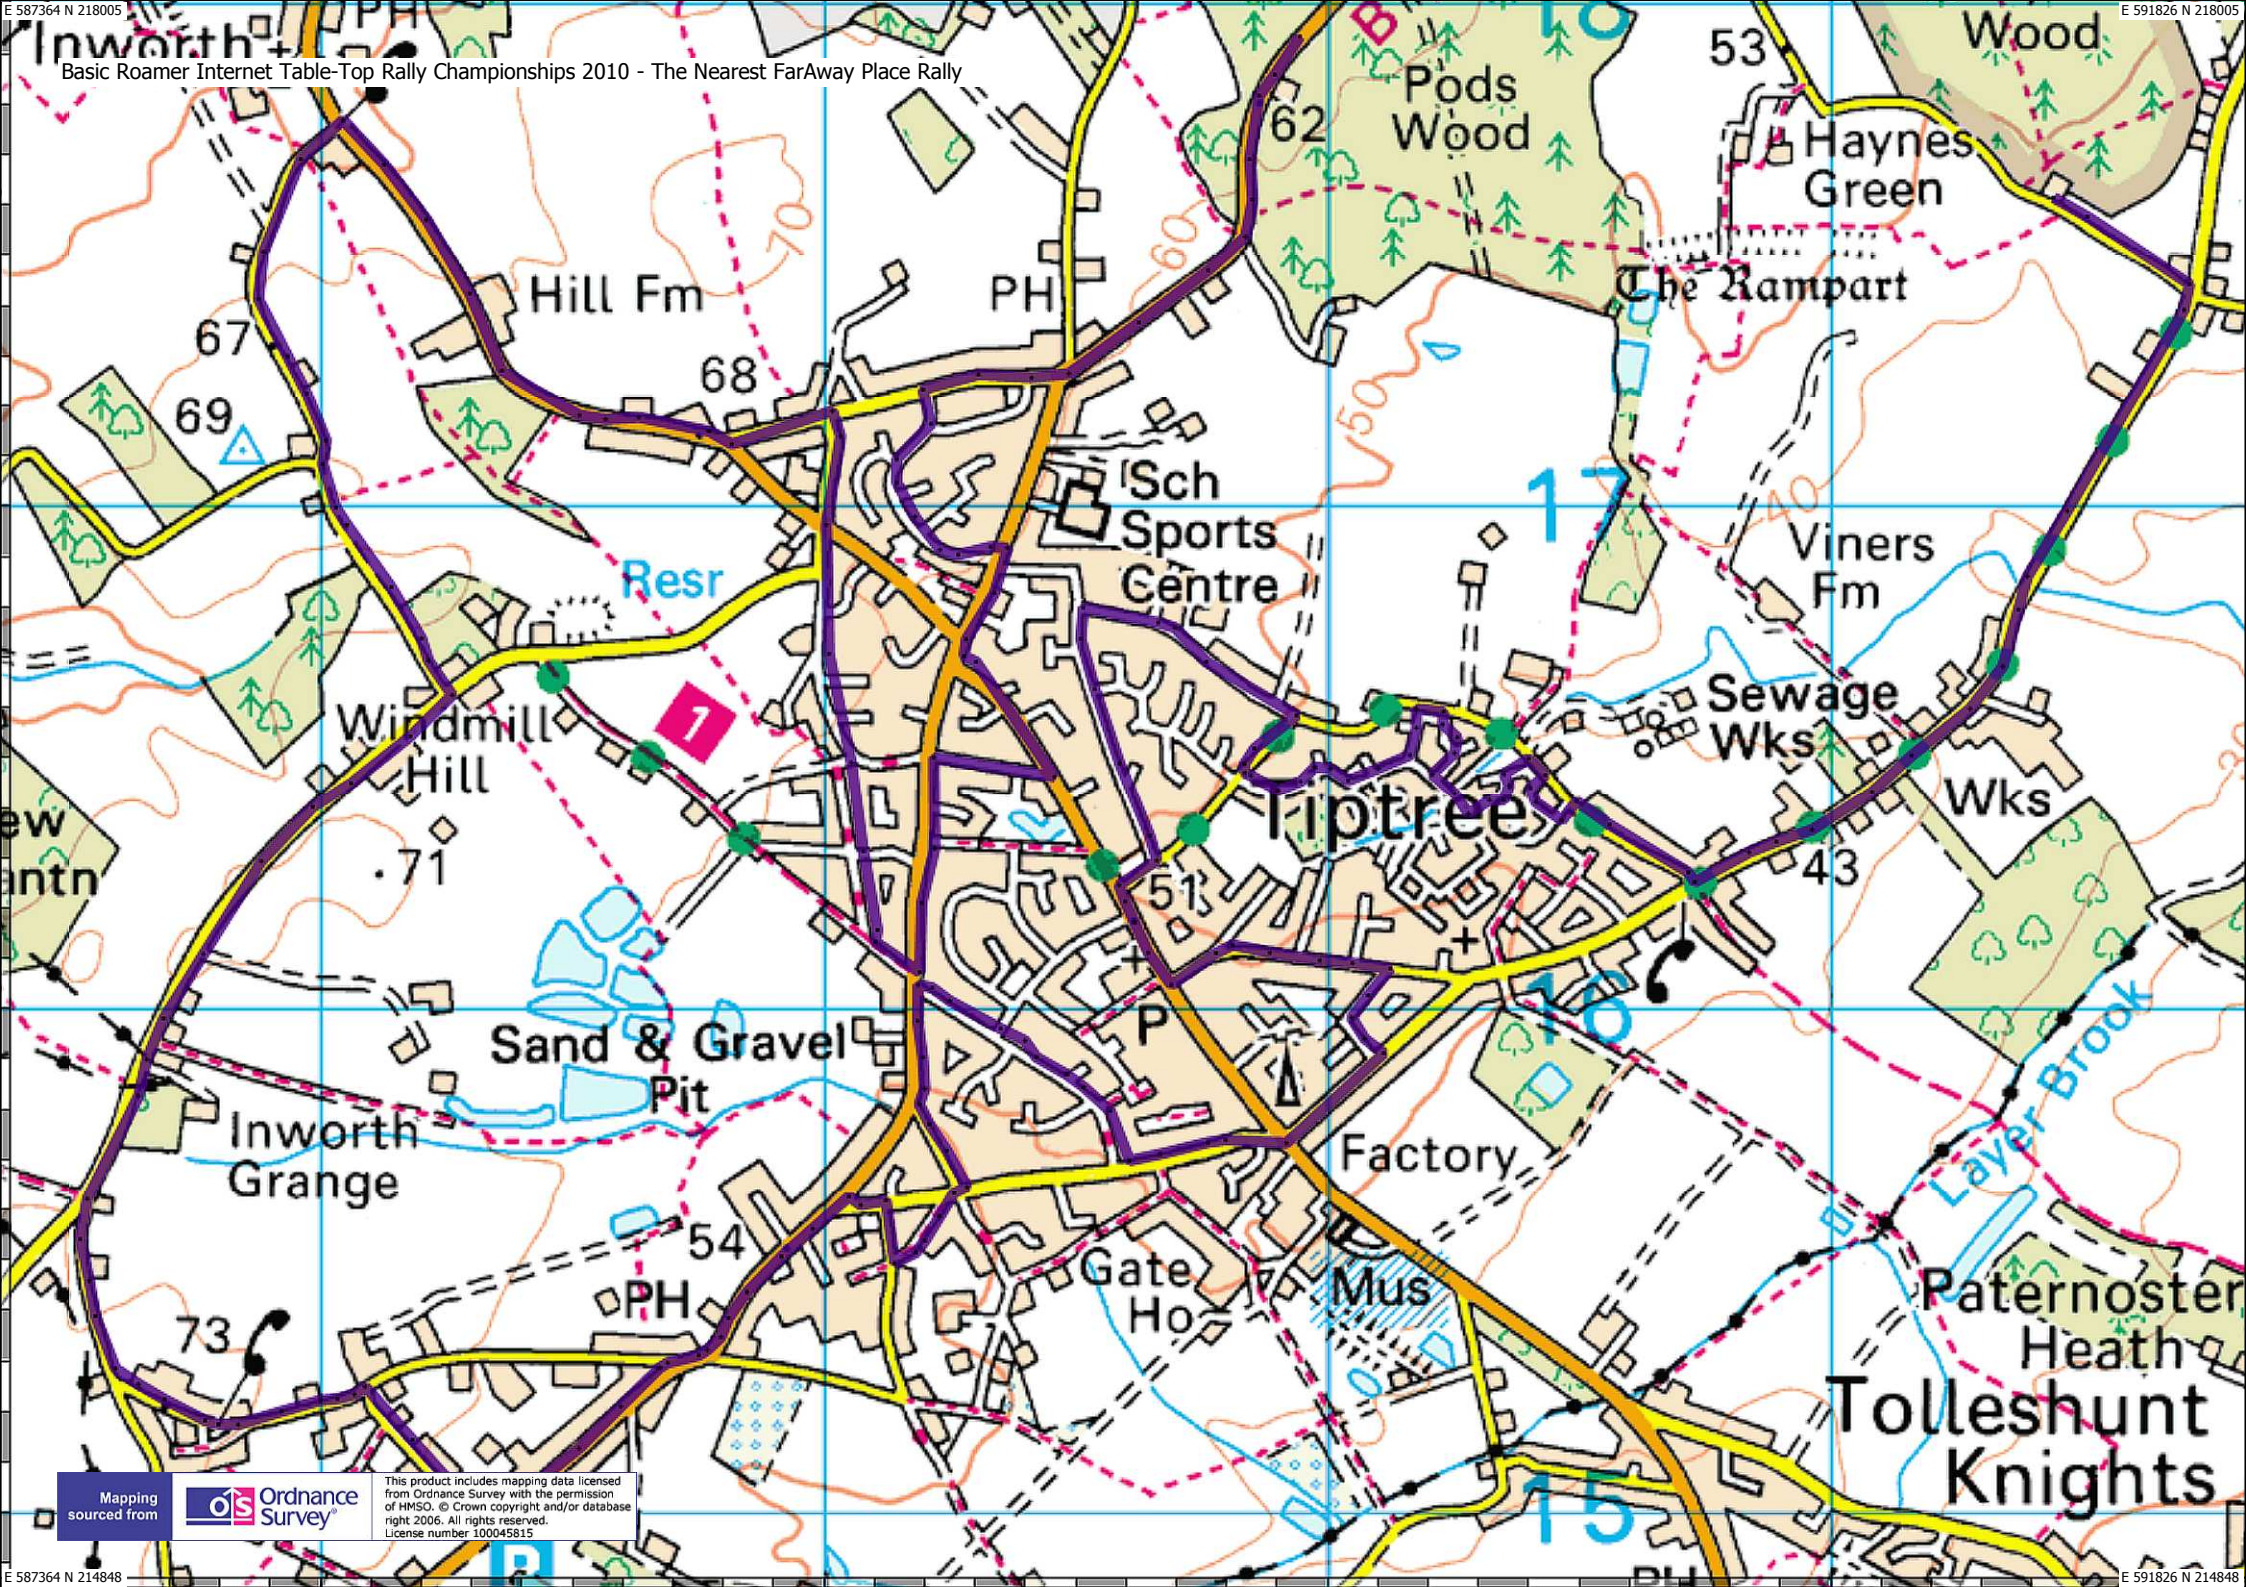

Basic Roamer Internet Table-Top Rally Championships 2010 - The Nearest FarAway Place Rally

Mapping sourced from Ordnance Survey